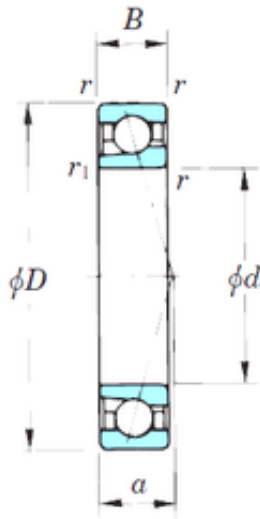

Cylindrical Roller Bearings-VIETNAM C...

100 mm x 150 mm x 24 mm KOYO 7020CPA
angular contact ball bearings

Bearing No. 7020CPA

Size	100x150x24 mm
Bore Diameter	100 mm
Outer Diameter	150 mm
Width	24 mm
d	100 mm
D	150 mm
B	24 mm
C	24 mm
Angle (°)	15 °
a	28,7 mm
r min.	1,5 mm
r1 min.	1 mm
Weight	1,37 Kg
Basic dynamic load rating (C)	75,3 kN
Basic static load rating (C0)	77,2 kN
(Grease) Lubrication Speed	7 100 r/min
(Oil) Lubrication Speed	11 000 r/min

7020CPA Bearing 2D drawings and 3D CAD models