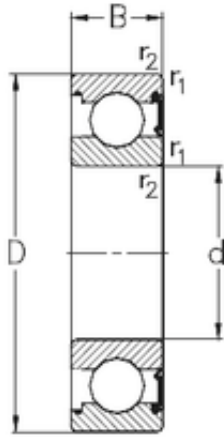

## Cylindrical Roller Bearings-VIETNAM C...

100 mm x 150 mm x 24 mm NKE 6020-RSR  
deep groove ball bearings

Bearing No. 6020-RSR

Size	100x150x24 mm
Bore Diameter	100 mm
Outer Diameter	150 mm
Width	24 mm
d	100 mm
D	150 mm
B	24 mm
C	24 mm
r1 min.	1,5 mm
r2 min.	1,5 mm
Weight	1,26 Kg
Basic dynamic load rating (C)	60 kN
Basic static load rating (C0)	54 kN

6020-RSR Bearing 2D drawings and 3D CAD models