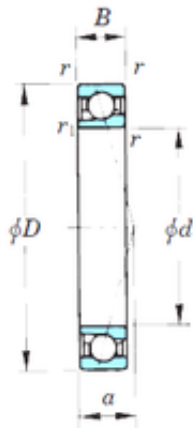

Cylindrical Roller Bearings-VIETNAM C...

10 mm x 22 mm x 6 mm KOYO 7900CPA
angular contact ball bearings

Bearing No. 7900CPA

Size	10x22x6 mm
Bore Diameter	10 mm
Outer Diameter	22 mm
Width	6 mm
d	10 mm
D	22 mm
B	6 mm
C	6 mm
Angle (°)	15 °
a	5,1 mm
r min.	0,3 mm
r1 min.	0,15 mm
Weight	0,008 Kg
Basic dynamic load rating (C)	3 kN
Basic static load rating (C0)	1,5 kN
(Grease) Lubrication Speed	59 000 r/min
(Oil) Lubrication Speed	91 000 r/min

7900CPA Bearing 2D drawings and 3D CAD models