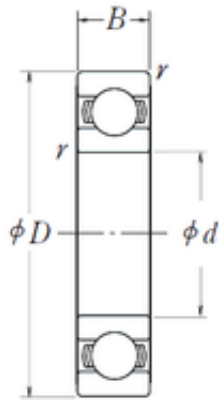

Cylindrical Roller Bearings-VIETNAM C...

10 mm x 22 mm x 6 mm NSK 6900L11ZZ1 deep groove ball bearings

Bearing No. 6900L11ZZ1

Size	10x22x6 mm
Bore Diameter	10 mm
Outer Diameter	22 mm
Width	6 mm
d	10 mm
D	22 mm
B	6 mm
C	6 mm
r min.	0,3 mm
Basic dynamic load rating (C)	2,7 kN

6900L11ZZ1 Bearing 2D drawings and 3D CAD models