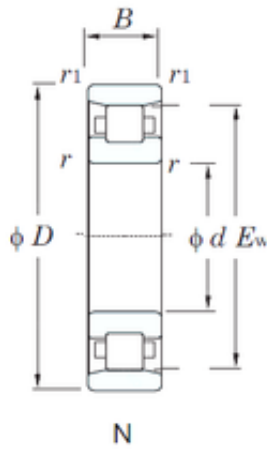

Cylindrical Roller Bearings-VIETNAM C...

N226 Bearing 2D drawings and 3D CAD models

130 mm x 230 mm x 40 mm KOYO N226
cylindrical roller bearings

Bearing No. N226

Size	130x230x40 mm
Bore Diameter	130 mm
Outer Diameter	230 mm
Width	40 mm
d	130 mm
D	230 mm
Ew	204 mm
B	40 mm
C	40 mm
r min.	3 mm
r1 min.	3 mm
Weight	6.49 Kg
Basic dynamic load rating (C)	282 kN
Basic static load rating (C0)	362 kN
(Grease) Lubrication Speed	2700 r/min
Bearing No.	N226
r(min)	3
r1(min)	3
Cr	338
C0r	362
Cu	45.2
Grease lub.	2700
Oil lub.	3200
Fw	-
d1	-

Cylindrical Roller Bearings-VIETNAM C...

B1	-
B2	-
da(min)	143
db(min)	-
db(max)	-
dc(min)	-
dd(min)	-
Da(max)	-
Db(max)	217
Db(min)	208
ra(max)	2.5
rb(max)	2.5
(Refer.)Mass(kg)	6.37