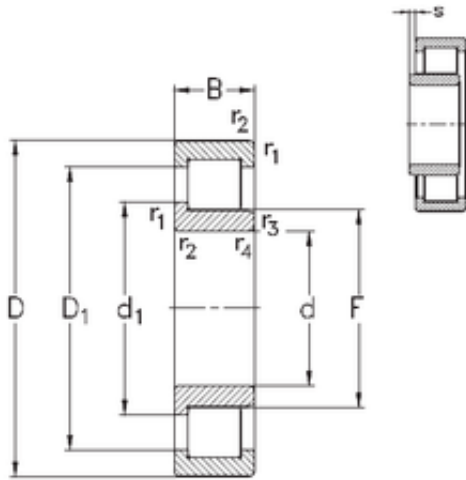

## Cylindrical Roller Bearings-VIETNAM C...

130 mm x 230 mm x 40 mm NKE NJ226-E-MA6 cylindrical roller bearings

Bearing No. NJ226-E-MA6

Size	130x230x40 mm
Bore Diameter	130 mm
Outer Diameter	230 mm
Width	40 mm
d	130 mm
F	153,5 mm
D	230 mm
B	40 mm
C	40 mm
r1 min.	3 mm
r2 min.	3 mm
r3 min.	3 mm
r4 min.	3 mm
S	1,2 mm
Weight	6,5 Kg
Basic dynamic load rating (C)	406 kN
Basic static load rating (C0)	456 kN

NJ226-E-MA6 Bearing 2D drawings and 3D CAD models