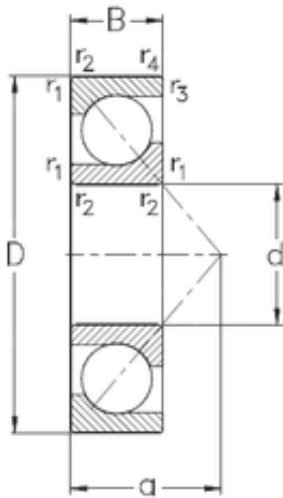

Cylindrical Roller Bearings-VIETNAM C...

130 mm x 230 mm x 40 mm NKE 7226-B-MP
angular contact ball bearings

Bearing No. 7226-B-MP

Size	130x230x40 mm
Bore Diameter	130 mm
Outer Diameter	230 mm
Width	40 mm
d	130 mm
D	230 mm
B	40 mm
C	40 mm
Angle (°)	40 °
a	96 mm
r1 min.	3 mm
r2 min.	3 mm
r3 min.	1,1 mm
r4 min.	1,1 mm
Weight	7 Kg
Basic dynamic load rating (C)	197 kN
Basic static load rating (C0)	207 kN

7226-B-MP Bearing 2D drawings and 3D CAD models