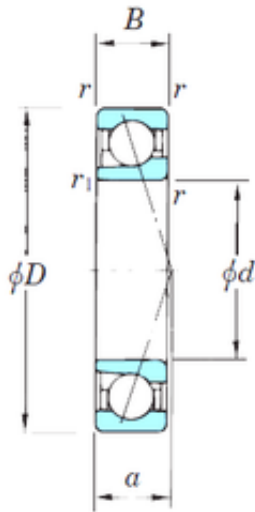

Cylindrical Roller Bearings-VIETNAM C...

130 mm x 230 mm x 40 mm KOYO 7226CPA
angular contact ball bearings

Bearing No. 7226CPA

Size	130x230x40 mm
Bore Diameter	130 mm
Outer Diameter	230 mm
Width	40 mm
d	130 mm
D	230 mm
B	40 mm
C	40 mm
Angle (°)	15 °
a	44,1 mm
r min.	3 mm
r1 min.	1,1 mm
Weight	6,21 Kg
Basic dynamic load rating (C)	213 kN
Basic static load rating (C0)	214 kN
(Grease) Lubrication Speed	4 800 r/min
(Oil) Lubrication Speed	7 400 r/min

7226CPA Bearing 2D drawings and 3D CAD models