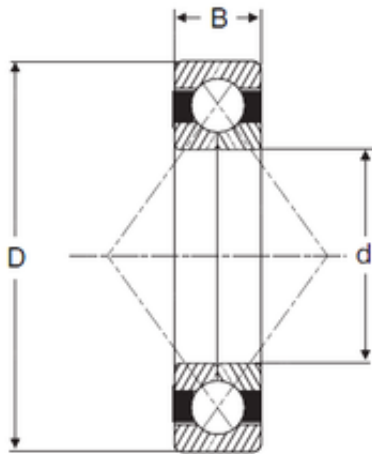

Cylindrical Roller Bearings-VIETNAM C...

130 mm x 230 mm x 40 mm SIGMA QJ 226 N2
angular contact ball bearings

Bearing No. QJ 226 N2

Size	130x230x40 mm
Bore Diameter	130 mm
Outer Diameter	230 mm
Width	40 mm
d	130 mm
D	230 mm
B	40 mm
C	40 mm

QJ 226 N2 Bearing 2D drawings and 3D CAD models